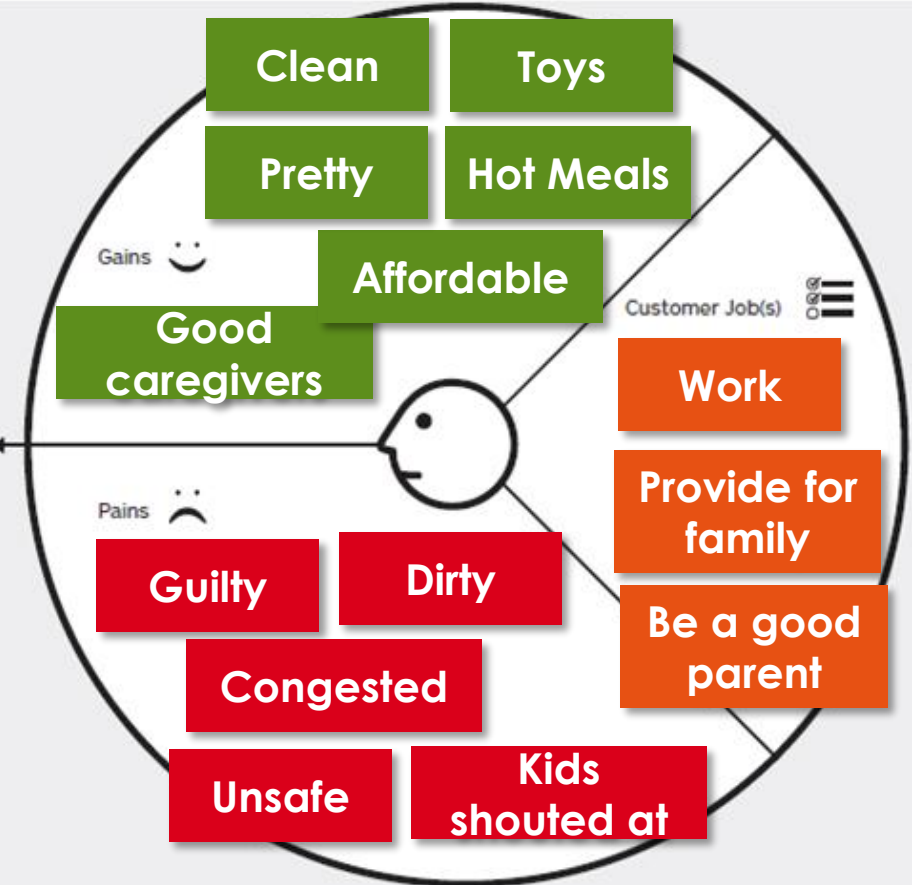

VALUE PROPOSITION CANVAS

Product

Customer